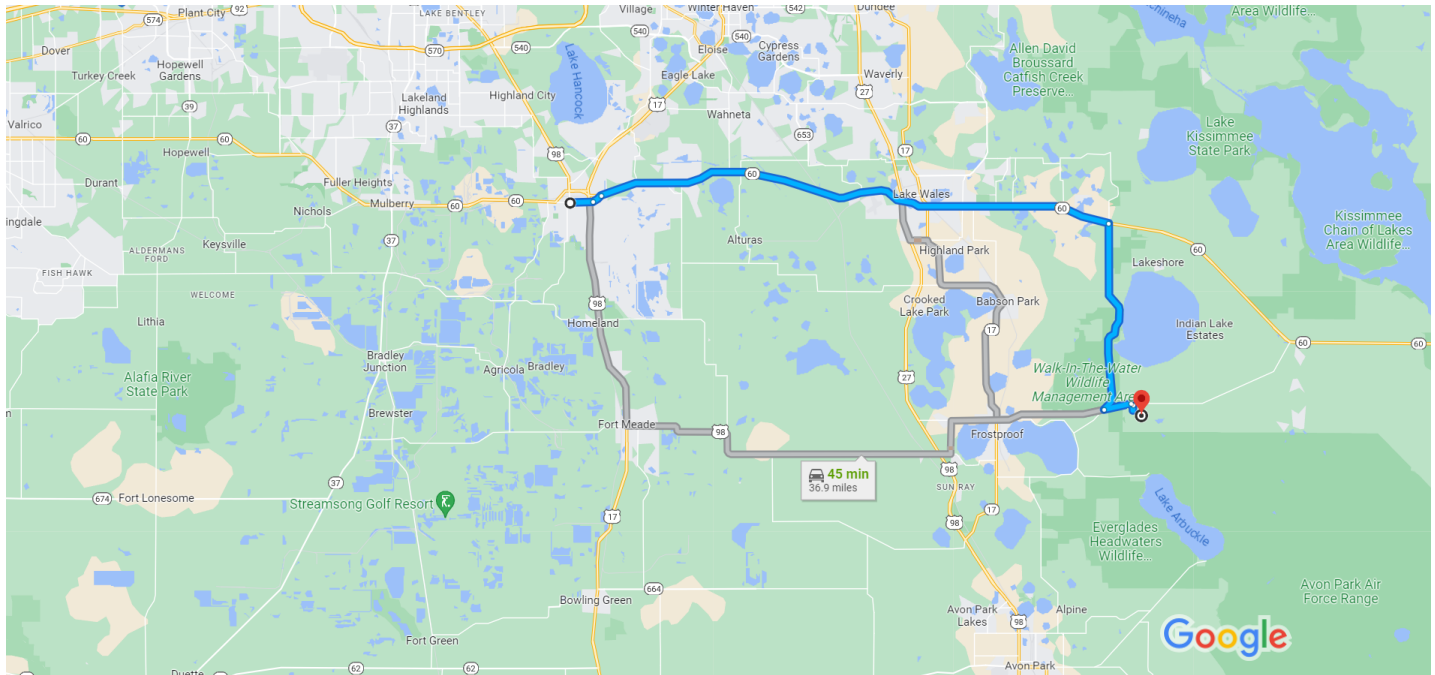

Bartow, Florida to Florida

Drive 35.5 miles, 42 min

From Bartow, Florida, to the location of the lot

Map data ©2023 Google 2 mi

Bartow Florida

- ↑ 1. Head east on E Main St toward N Central Ave
1.0 mi
- ↶ 2. Slight left onto Flamingo Dr
0.5 mi
- ↷ 3. Turn right onto E State Rd 60 E/E Van Fleet Dr
 - 📍 Continue to follow E State Rd 60 E
 - 📍 Pass by Pizza Hut (on the right in 14.8 mi)
23.5 mi
- ↷ 4. Turn right onto Walk in Water Rd
8.9 mi
- ↶ 5. Sharp left onto Hwy 630 E
1.2 mi
- ↷ 6. Turn right
0.2 mi
- ↷ 7. Turn right
0.2 mi

Florida